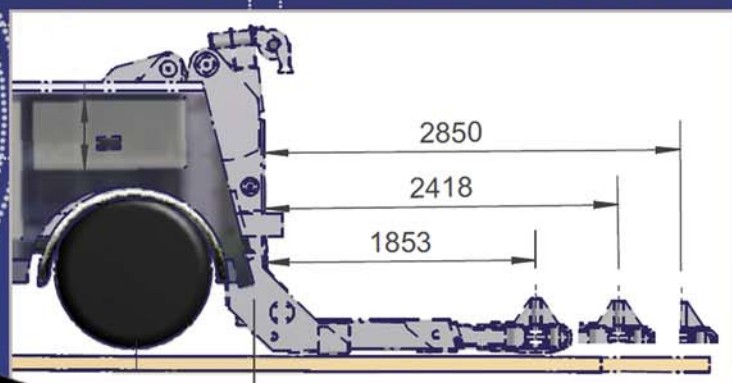

NEW PRODUCT RELEASE

PREDATOR

MID-RANGE HEAVY UNDERLIFT

10-25 TONNE

VERSATILITY WITH MORE LIFT AND REACH

JJ
and
JJ

CONVERSIONS

Tel: 01264 332919